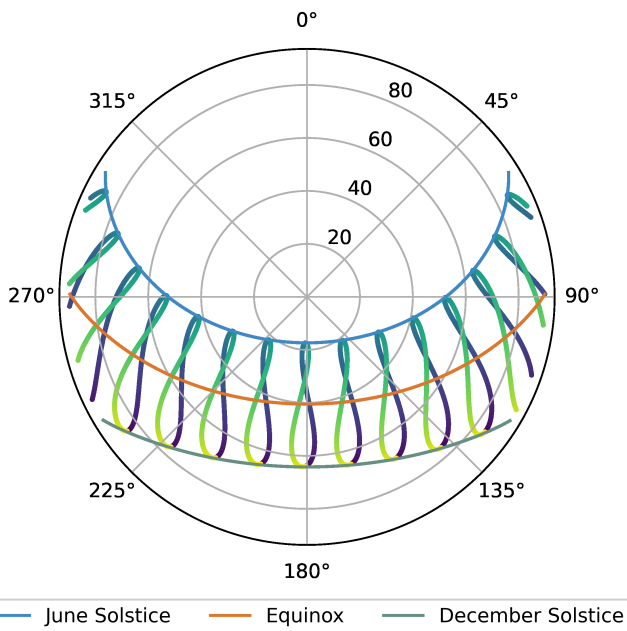

Sun Analysis Report

Coordinates: 40.78246514479723, -73.96587308884389
Location: Central Park, New York, NY 10024, United States of America
Time Zone: America/New_York
Analysis ID: 6f6a6cd0-bcbb-4002-9c85-38d305604858

A Day in the Life of Sun

Events	March Equinox	June Solstice	September Equinox	December Solstice
Sunrise Azimuth	89.11°	57.61°	89.47°	121.01°
Maximum Altitude	49.49°	72.66°	49.11°	25.78°
Sunset Azimuth	271.29°	302.67°	270.66°	239.28°
Dawn	06:31:38	04:52:22	06:18:11	06:47:22
Sunrise	06:58:59	05:25:51	06:45:31	07:18:24
Golden Hour Ends	07:35:07	06:07:14	07:21:40	08:02:14
Golden Hour Starts	18:33:31	19:50:34	18:17:27	15:49:10
Sunset	19:09:39	20:31:57	18:53:36	16:33:00
Dusk	19:37:00	21:05:26	19:20:56	17:04:02

Solar Path Diagram