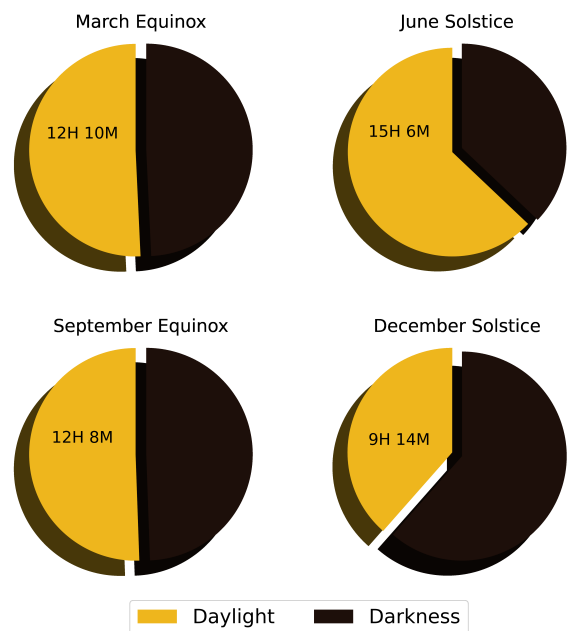

Daylight Hours

* Created for your land by permalogica. Thank you for your support.
* All times in the report are adjusted according to the land's time zone.
* Share your feedback with us at hey@permalogica.com.