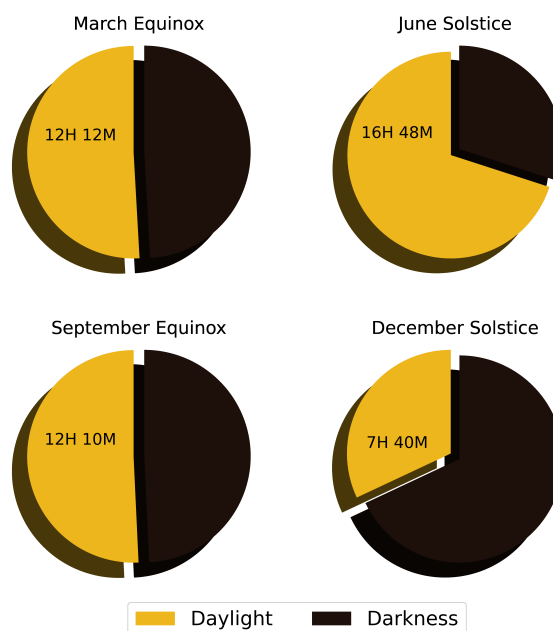

Daylight Hours

* Created for your land by permalogica. Thank you for your support.
* All times in the report are adjusted according to the land's time zone.
* Share your feedback with us at hey@permalogica.com.