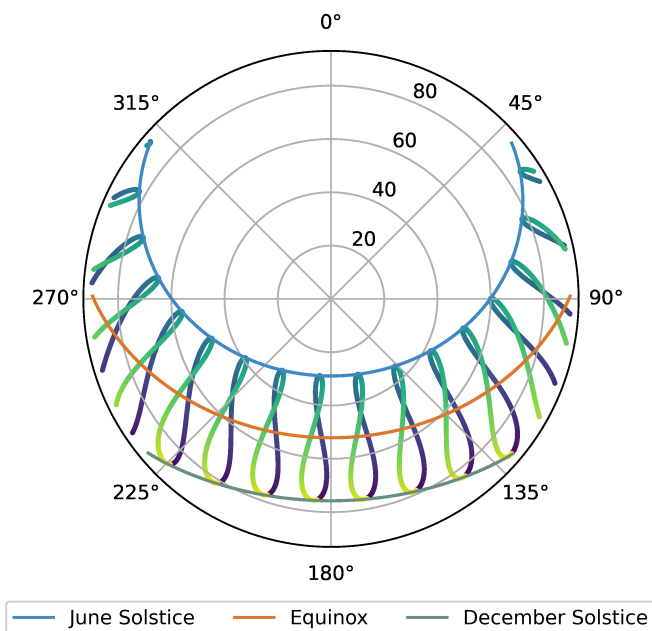

Sun Analysis Report

Coordinates: 52.35747038869012, 4.866416828145975
Location: Koninginneweg 1L, 1071 HZ Amsterdam, Netherlands
Time Zone: Europe/Amsterdam
Analysis ID: f297b5e1-916c-493b-9423-d7902a49e968

A Day in the Life of Sun

Events	March Equinox	June Solstice	September Equinox	December Solstice
Sunrise Azimuth	88.81°	48.1°	89.04°	129.43°
Maximum Altitude	37.83°	61.08°	37.62°	14.2°
Sunset Azimuth	271.61°	312.24°	271.17°	230.92°
Dawn	06:08:40	04:29:38	06:55:00	08:08:30
Sunrise	06:42:38	05:19:27	07:28:58	08:49:58
Golden Hour Ends	07:27:30	06:15:17	08:13:50	09:54:10
Golden Hour Starts	18:10:36	21:11:46	18:54:47	15:26:22
Sunset	18:55:28	22:07:36	19:39:40	16:30:34
Dusk	19:29:27	22:57:26	20:13:38	17:12:02

Solar Path Diagram